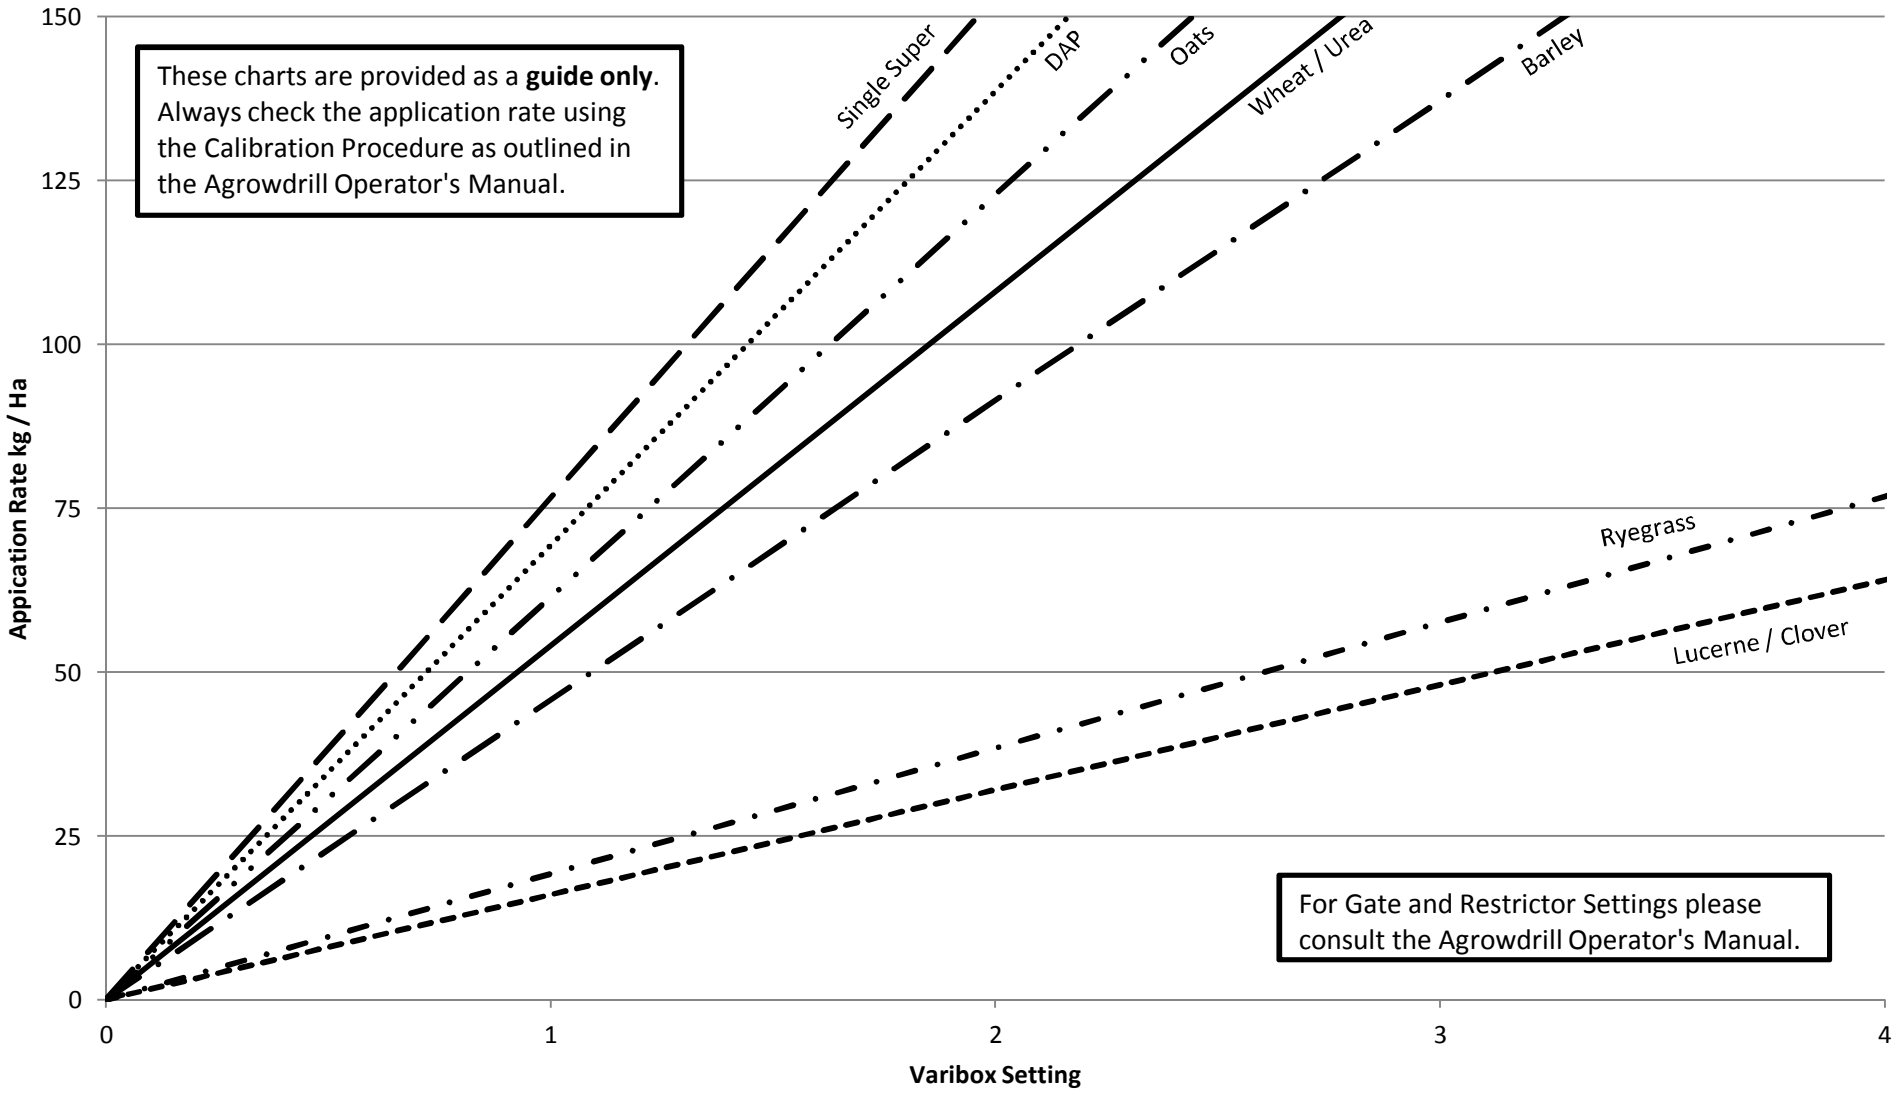

# Agrowseeder Calibration Chart

These charts are provided as a **guide only**.  
Always check the application rate using  
the Calibration Procedure as outlined in  
the Agrowdrill Operator's Manual.

For Gate and Restrictor Settings please  
consult the Agrowdrill Operator's Manual.

# AD 120 & AD 320 Series Agrowdrill Calibration Chart

These charts are provided as a **guide only**.  
Always check the application rate using  
the Calibration Procedure as outlined in  
the Agrowdrill Operator's Manual.

# AD 520 & AD 720 Series Agrowdrill Calibration Chart

These charts are provided as a **guide only**.  
Always check the application rate using  
the Calibration Procedure as outlined in  
the Agrowdrill Operator's Manual.