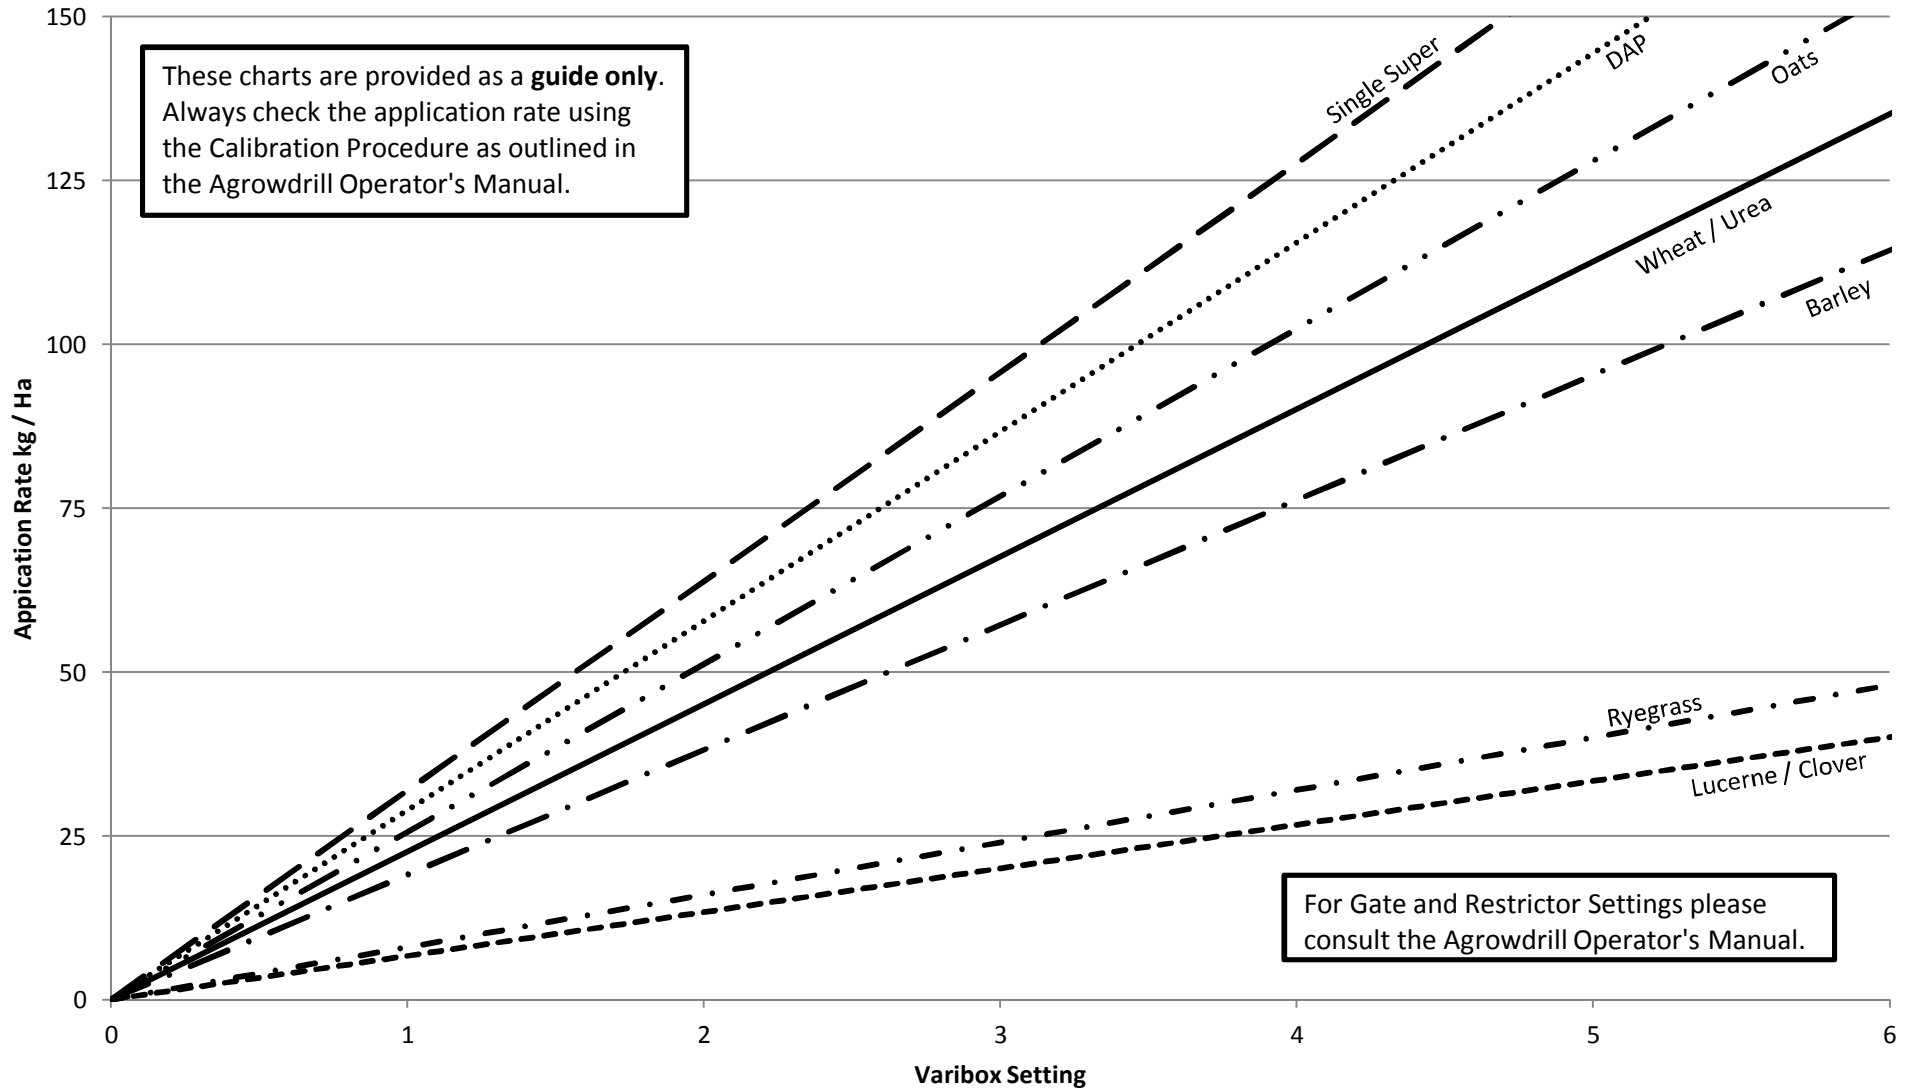

AD 820 Series Agrowdrill Calibration Chart

These charts are provided as a **guide only**.
Always check the application rate using
the Calibration Procedure as outlined in
the Agrowdrill Operator's Manual.

For Gate and Restrictor Settings please
consult the Agrowdrill Operator's Manual.