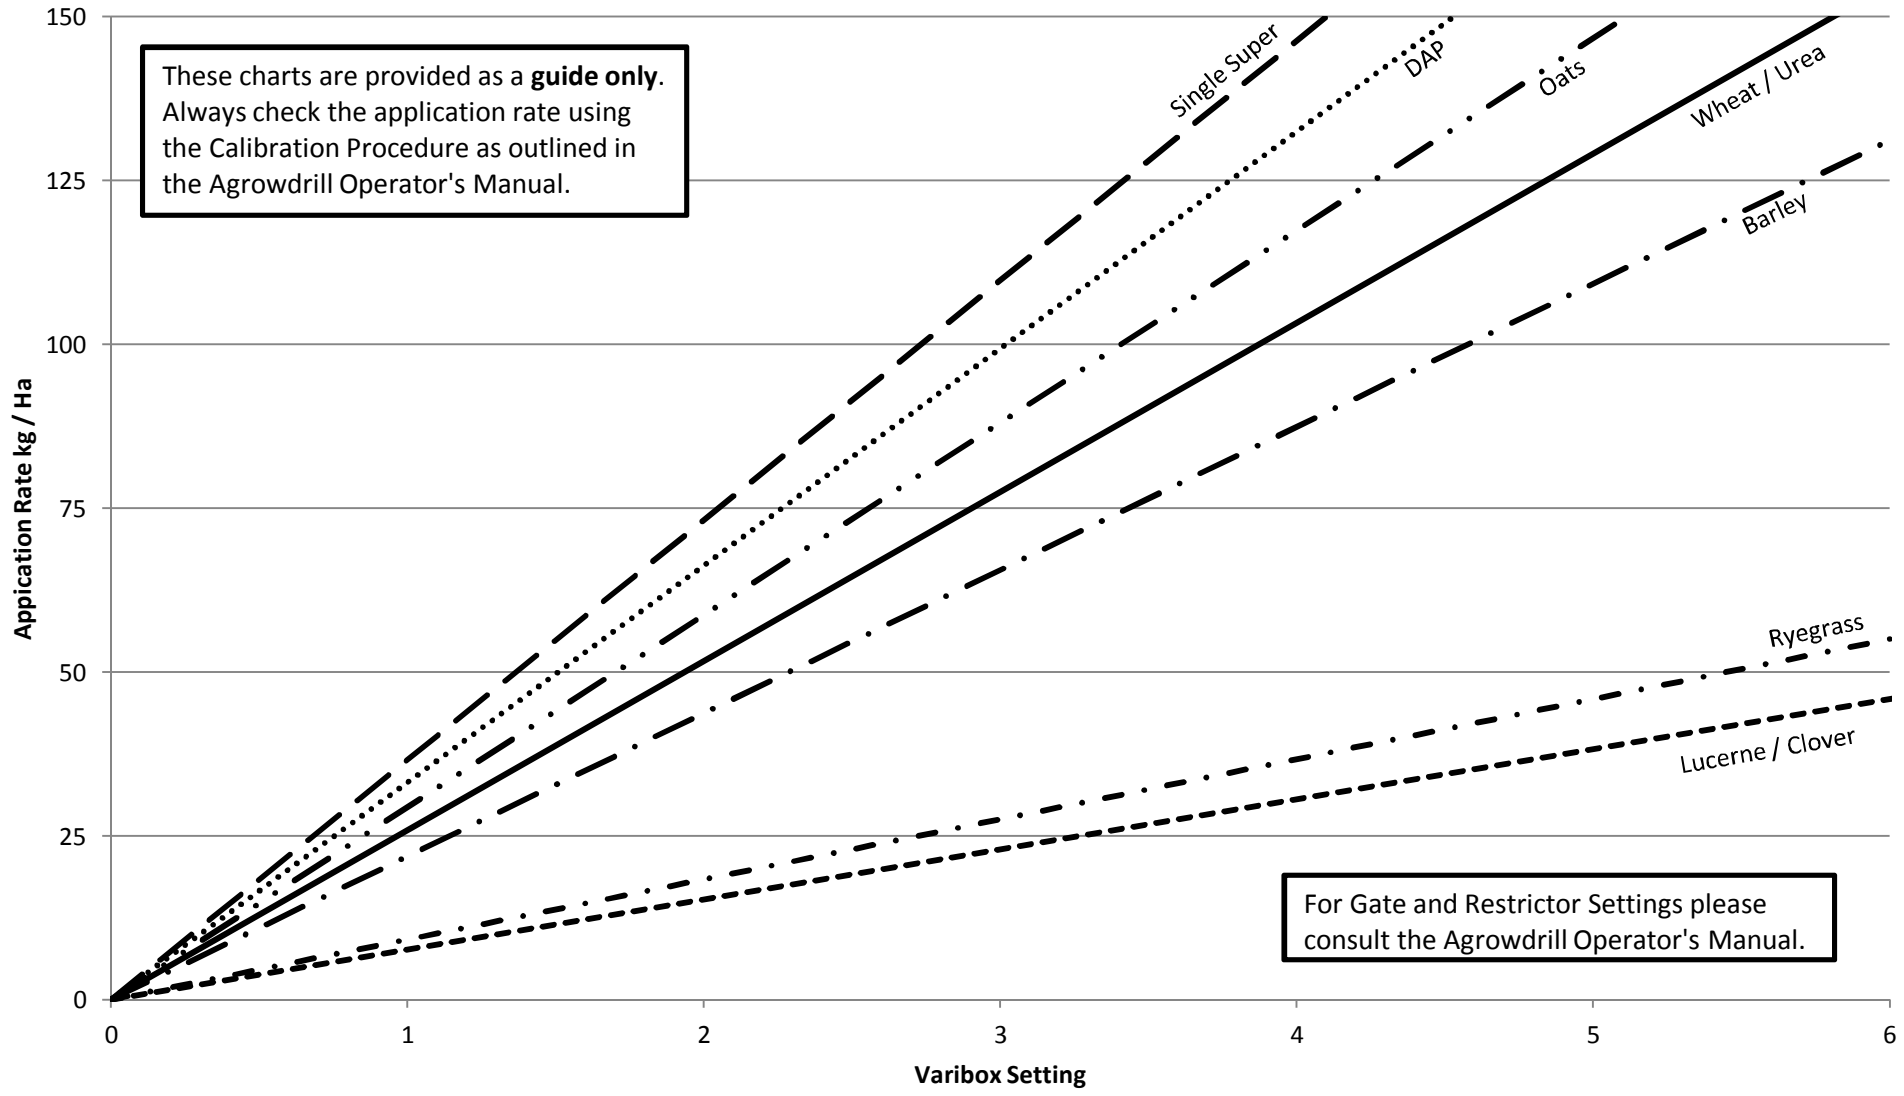

# Agrowseeder Calibration Chart

These charts are provided as a **guide only**.  
Always check the application rate using  
the Calibration Procedure as outlined in  
the Agrowdrill Operator's Manual.

For Gate and Restrictor Settings please  
consult the Agrowdrill Operator's Manual.

# AD 120 & AD 320 Series Agrowdrill Calibration Chart

These charts are provided as a **guide only**.  
Always check the application rate using  
the Calibration Procedure as outlined in  
the Agrowdrill Operator's Manual.

# AD 520 & AD 720 Series Agrowdrill Calibration Chart

These charts are provided as a **guide only**.  
Always check the application rate using  
the Calibration Procedure as outlined in  
the Agrowdrill Operator's Manual.