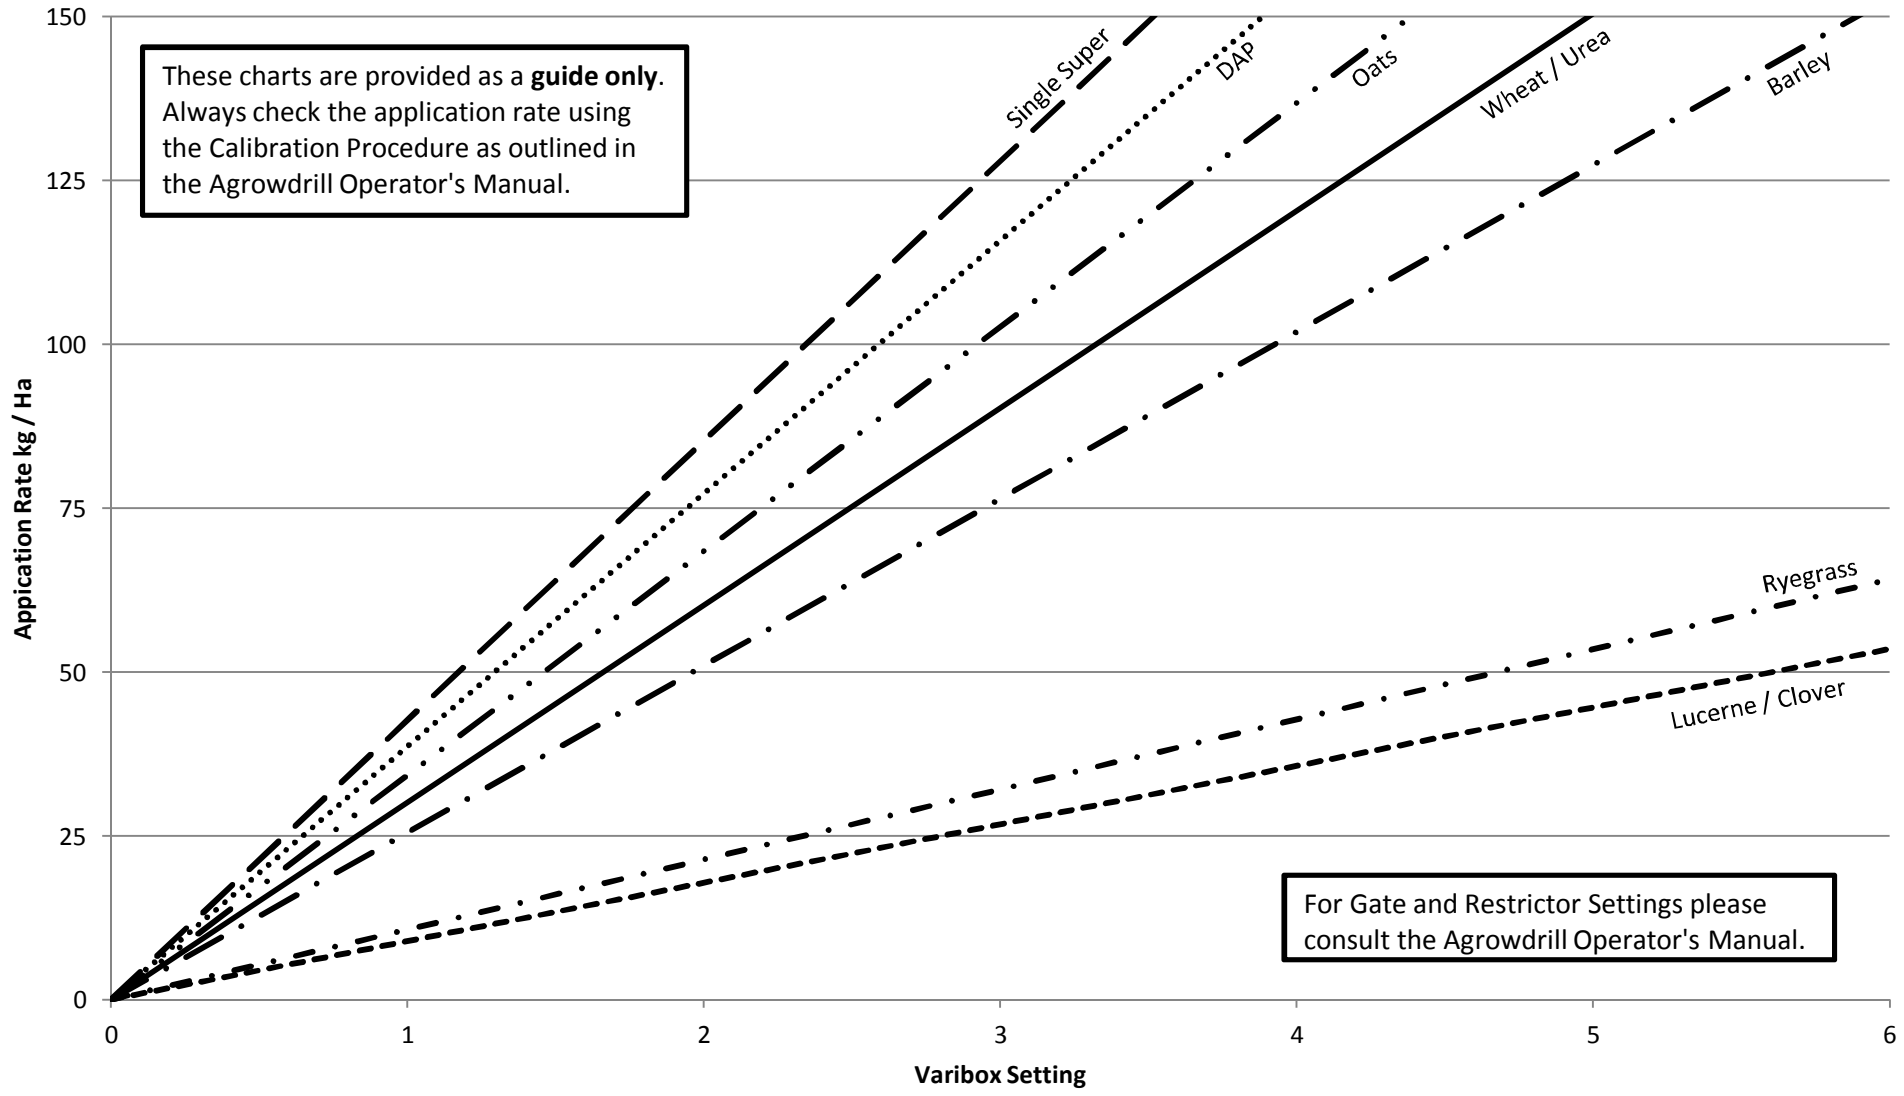

# Agrowseeder Calibration Chart

These charts are provided as a **guide only**.  
Always check the application rate using  
the Calibration Procedure as outlined in  
the Agrowdrill Operator's Manual.

For Gate and Restrictor Settings please  
consult the Agrowdrill Operator's Manual.

# AD 120 & AD 320 Series Agrowdrill Calibration Chart

These charts are provided as a **guide only**.  
Always check the application rate using  
the Calibration Procedure as outlined in  
the Agrowdrill Operator's Manual.

For Gate and Restrictor Settings please  
consult the Agrowdrill Operator's Manual.

# AD 520 & AD 720 Series Agrowdrill Calibration Chart

These charts are provided as a **guide only**.  
Always check the application rate using  
the Calibration Procedure as outlined in  
the Agrowdrill Operator's Manual.